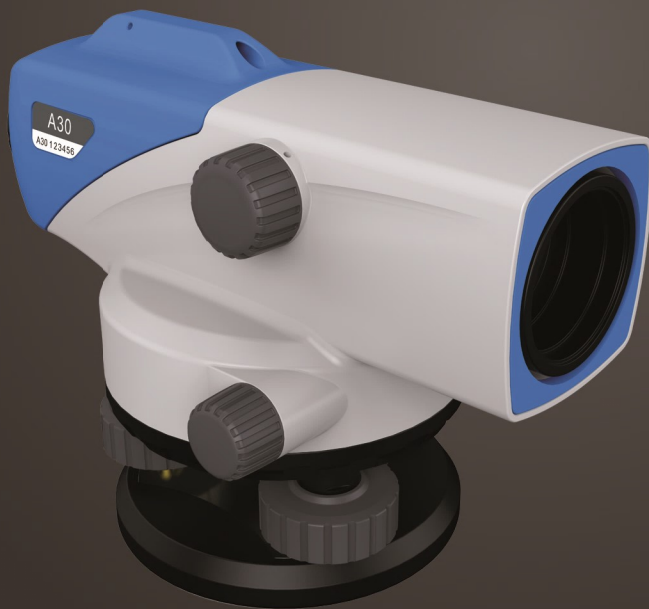

A30 Auto Level

High quality Auto Level

A30 TECHNICAL FEATURES

Auto Level with the highest performances for easy measurements in any construction and survey applications.

Stonex brings the benefits of Auto Level to construction applications at an affordable price with the reliable, easy-to-use A30 Auto Level. The Stonex A30 Auto Level minimizes human error and maximizes the ease of levelling work, allowing increased productivity and performance. In few seconds height difference and distance can be measured. A30 guarantees high accuracy with $\pm 1.5\text{mm}$ standard deviation of 1km round-trip leveling measurement.

The compensator of the Stonex A30 has minimal thermal expansion coefficient, providing unmatched durability and accuracy. Error reducing functions, such as the tilt sensor prevent the system from measuring if the user operates outside the compensator range. Multiple reading for horizontal angles available (1° or 1gon). Any angle can be read thanks to the free rotation characteristics. The Stonex A30 Auto Level is the perfect instrument for your daily levelling tasks.

ACCURACY

Standard deviation of 1 km round-trip leveling measurement	$\pm 1.5\text{mm}$
--	--------------------

TELESCOPE

Image	Erect
Magnification	28x
Length of tube	215mm
Objective aperture	36mm
Field of view	$1^\circ 25'$
Resolution (JIS standard)	3.5"
Minimum focus (from the instrument center)	0.3mm
Horizontal circle diameter	103 mm
Horizontal circle	1°
Stadia ratio	100

AUTOMATIC COMPENSATOR

Working range	15'
Accuracy	0.5"/1'
Circular bubble sensitively	$\leq 8'/2\text{mm}$

PHYSICAL SPECIFICATIONS

Dimensions (LxWxH)	215x130x135mm
Weight	1,76 kg
Case weight	1,38 kg, accessories included
Operating Temperature	-20°C to +50° C (-4°F to +122°F)
Waterproof/Dustproof	IP66