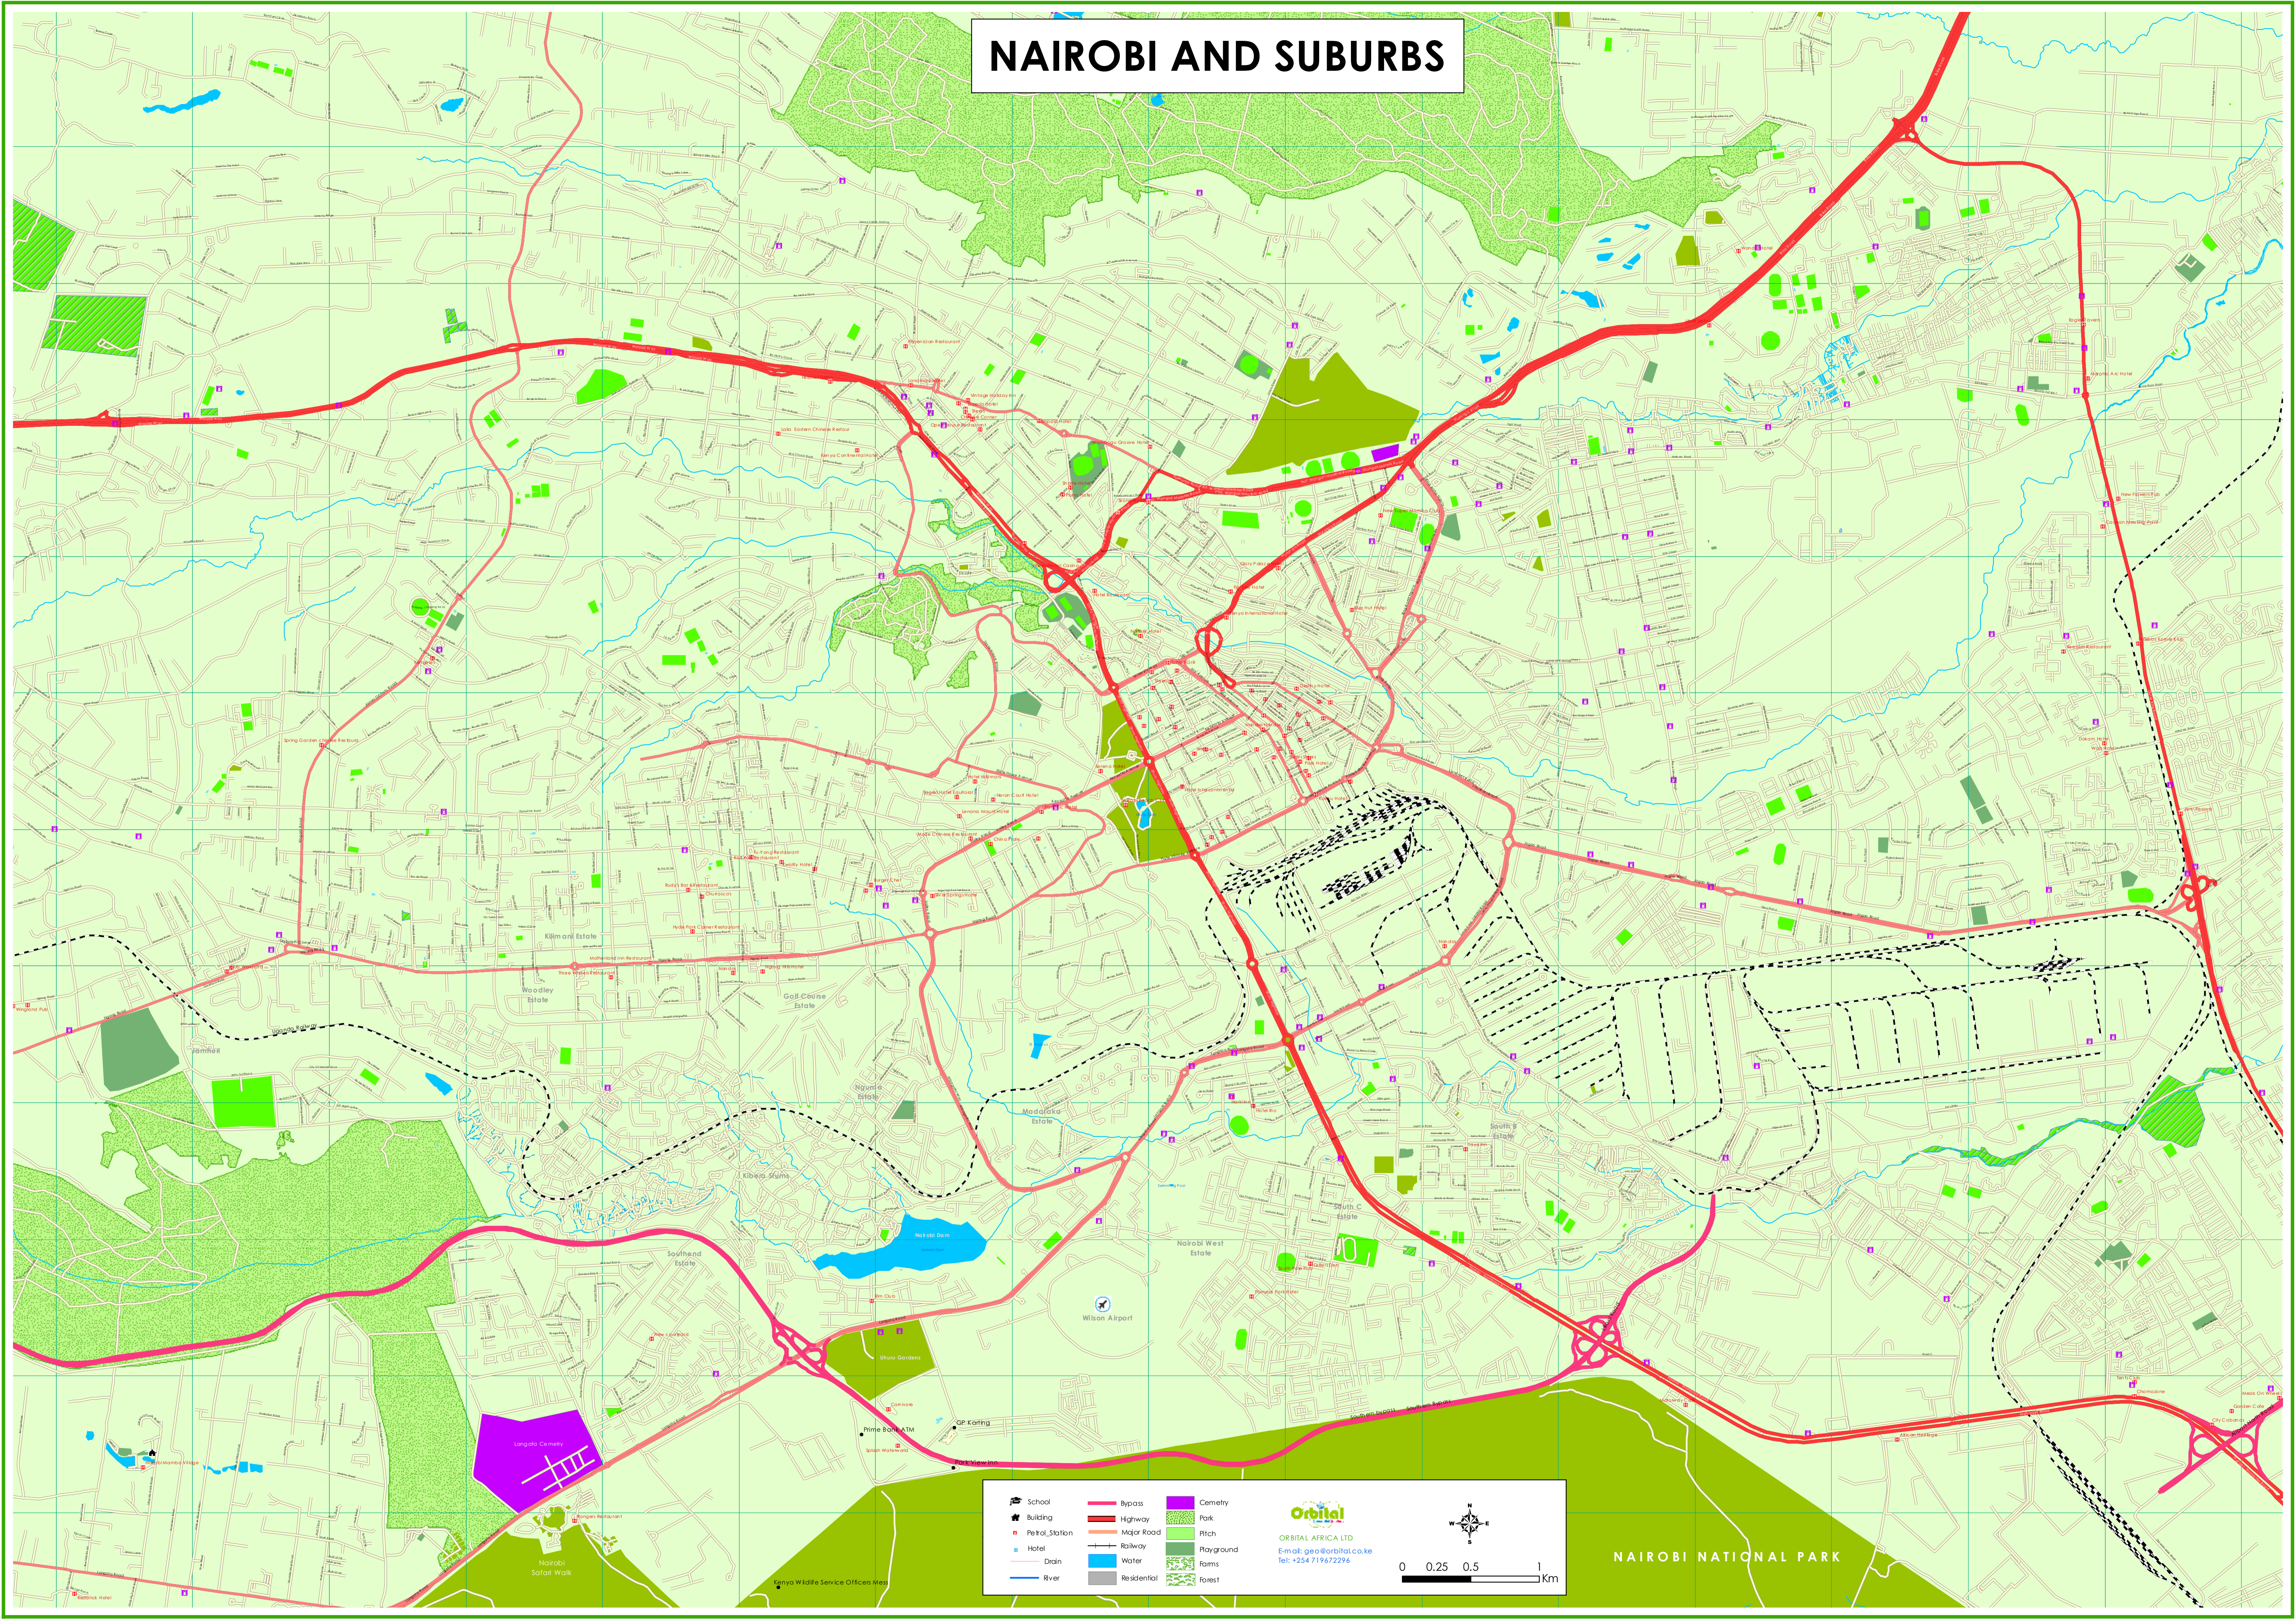

NAIROBI AND SUBURBS

School	Bypass	Cemetery
Building	Highway	Park
Petrol Station	Major Road	Pitch
Hotel	Railway	Playground
Drain	Water	Farms
River	Residential	Forest

Orbital
ORBITAL AFRICA LTD
Email: geo@orbital.co.ke
Tel: +254 719672296

0 0.25 0.5 1 Km

NAIROBI NATIONAL PARK