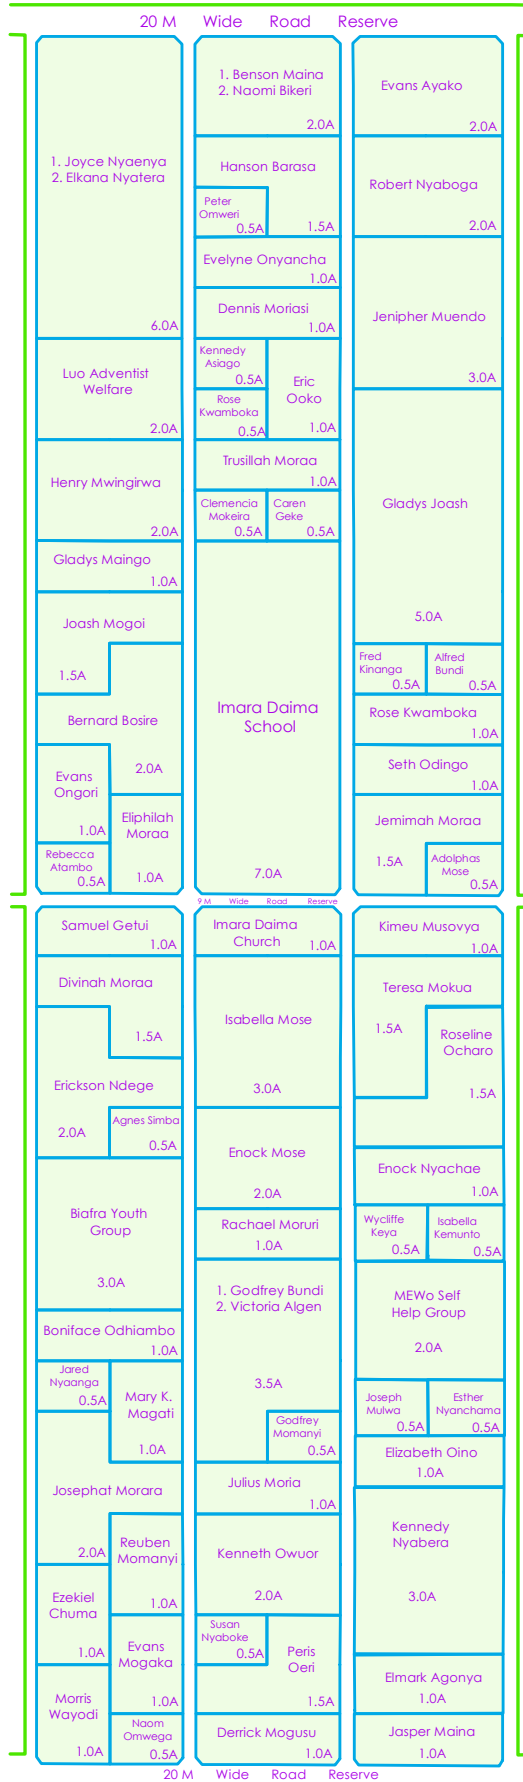

PROPOSED SUBDIVISION PLAN FOR A 100 ACRE BLOCK OF LAND IN KAJIADO COUNTY

1:5,200

Prepared By:
Orbital Africa Cell:
0719-672296
E-mail: geo@orbital.co.ke