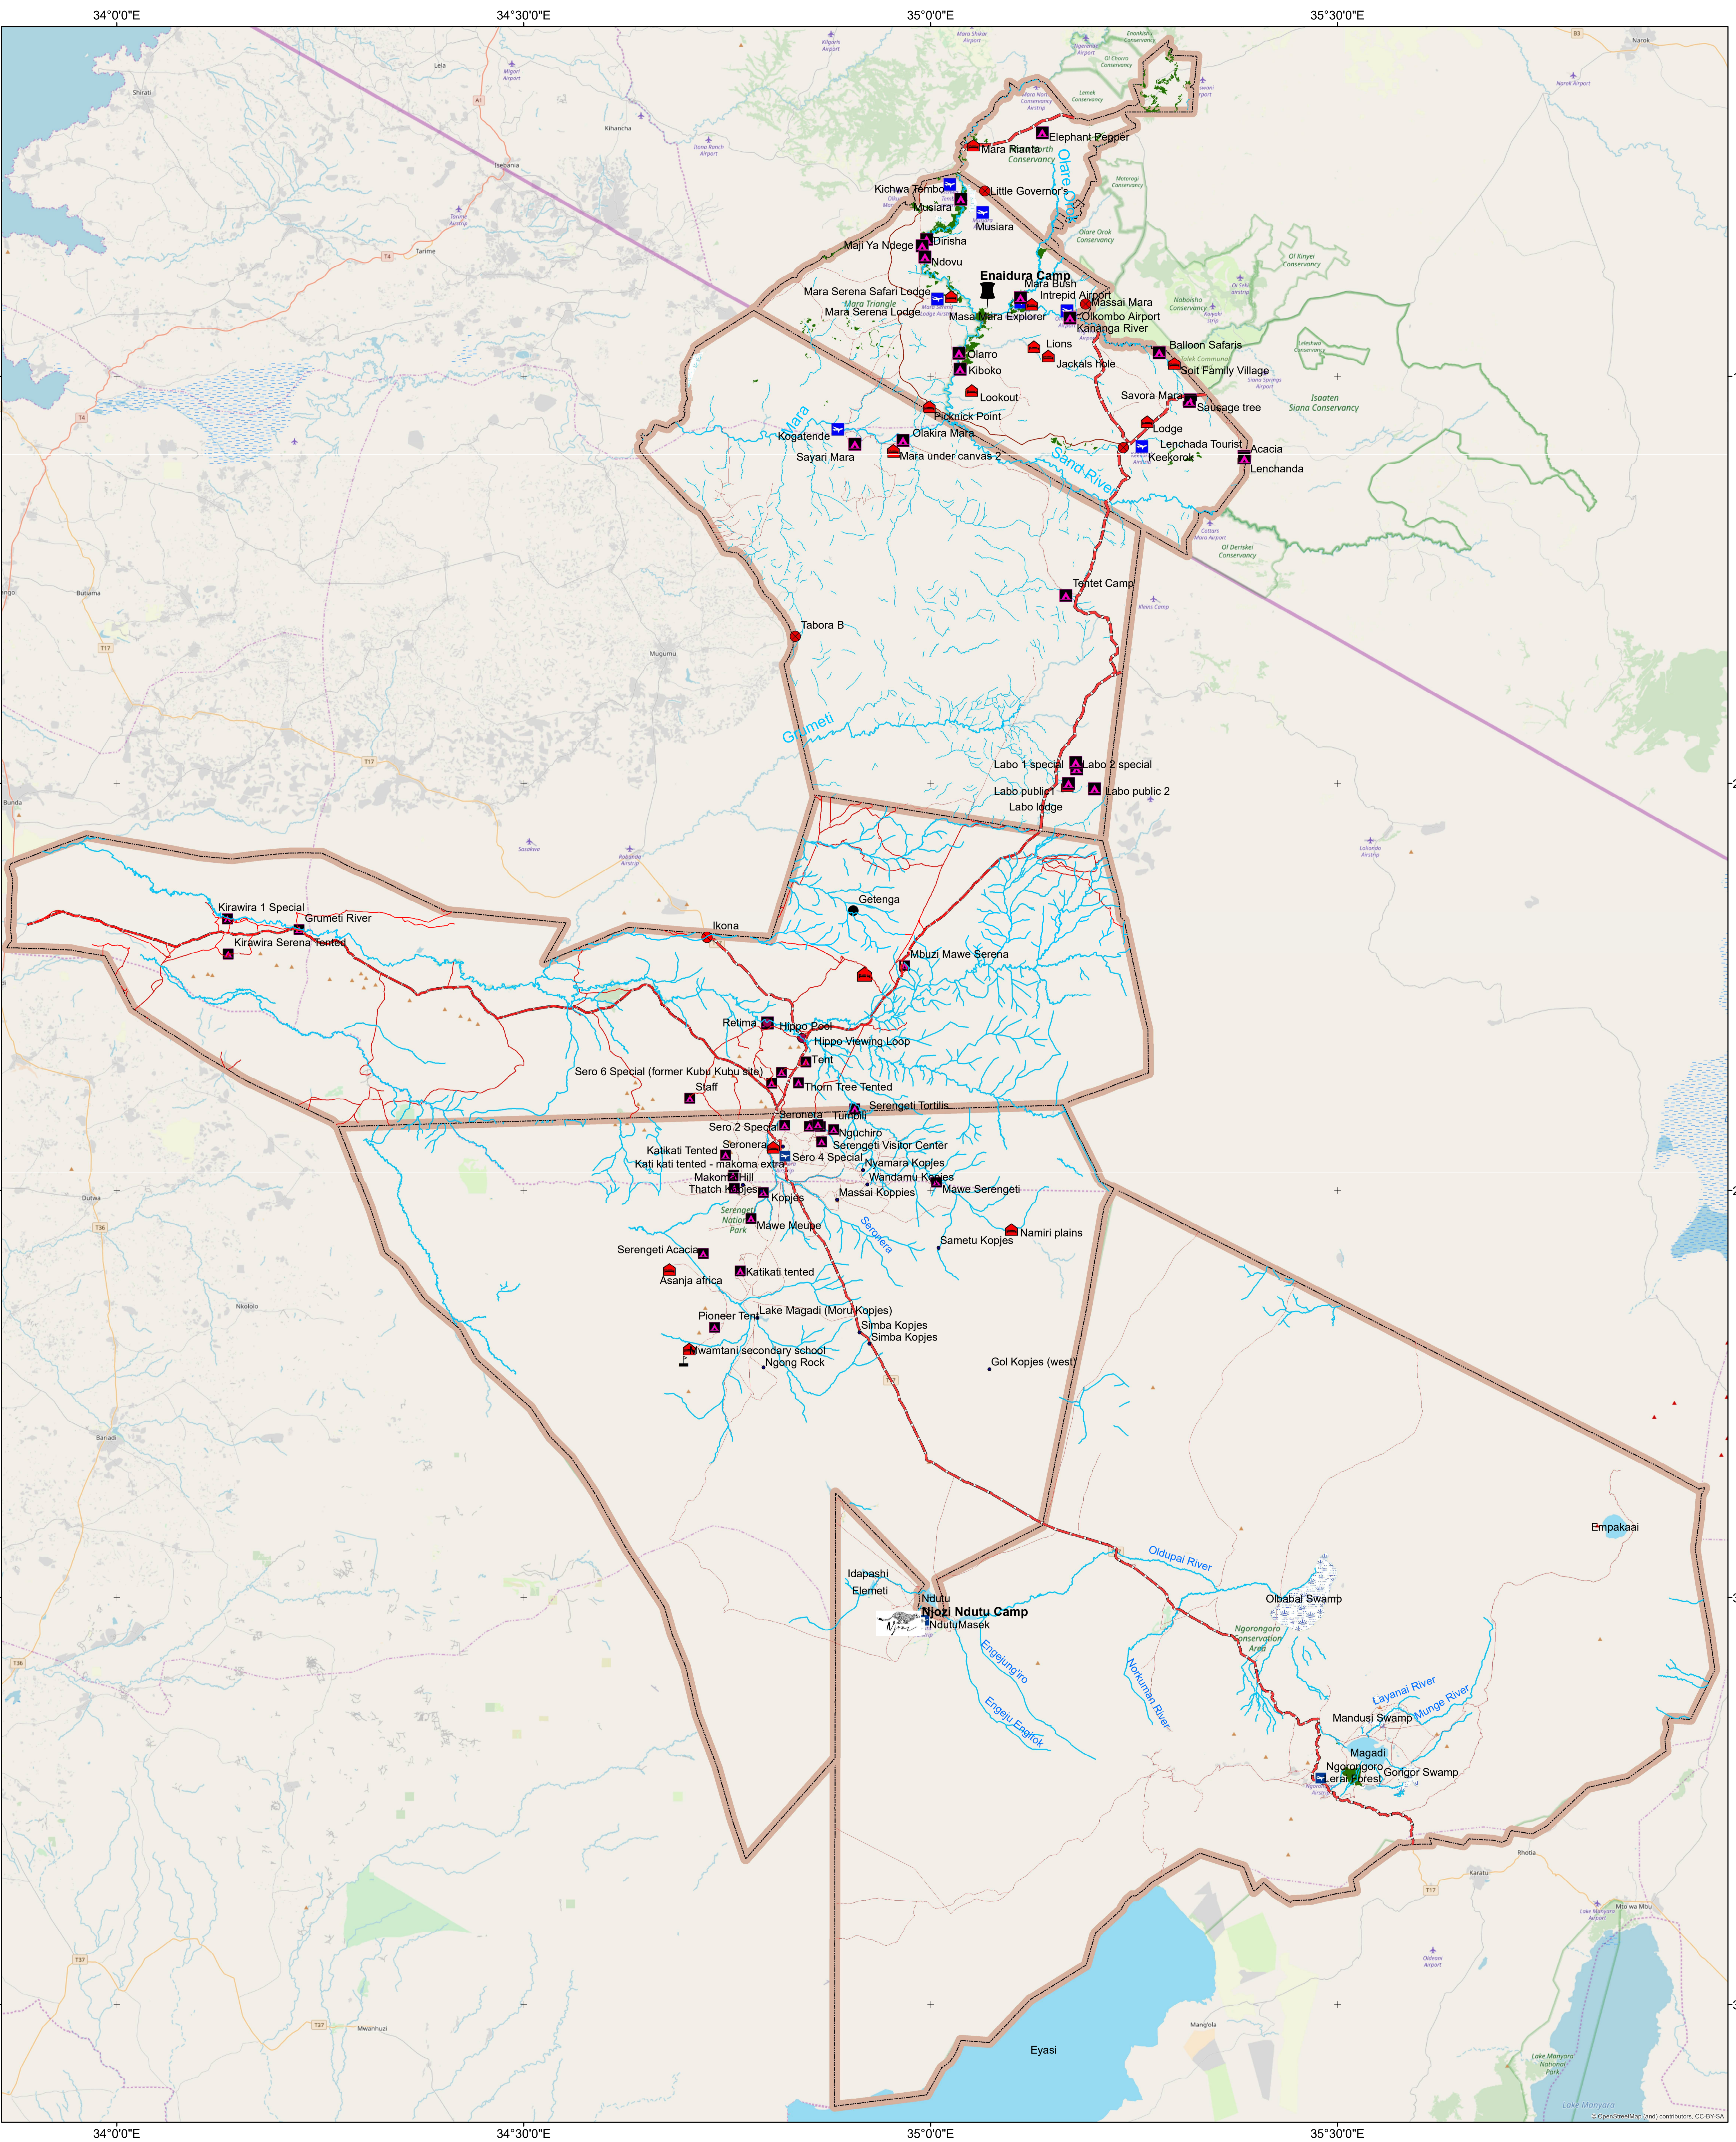

# MARA, SERENGETI AND NGORONGORO CONSERVANCIES

**LEGEND**

⚓ School	— Minor Road	🌊 Swamp	🦁 Lion Males
🏠 Campsite	— Major Road	🗡️ Boundary	🐆 Cheetah
✈️ Airstrip	— Stream	🏠 Enaidura Camp	🐆 Leopard
🏨 Hotel	— River	🏠 Njozi Camp	
● Gate	🌊 Lake	🦁 Lion Pride	
🌲 Forest			

GCS\_WGS\_1984  
 WKID: 4326 Authority: EPSG  
 Prime Meridian: Greenwich (0.0)  
 Datum: D\_WGS\_1984  
 Spheroid: WGS\_1984  
 Semimajor Axis: 6378137.0  
 Semiminor Axis: 6356752.314245179  
 Inverse Flattening: 298.257223563