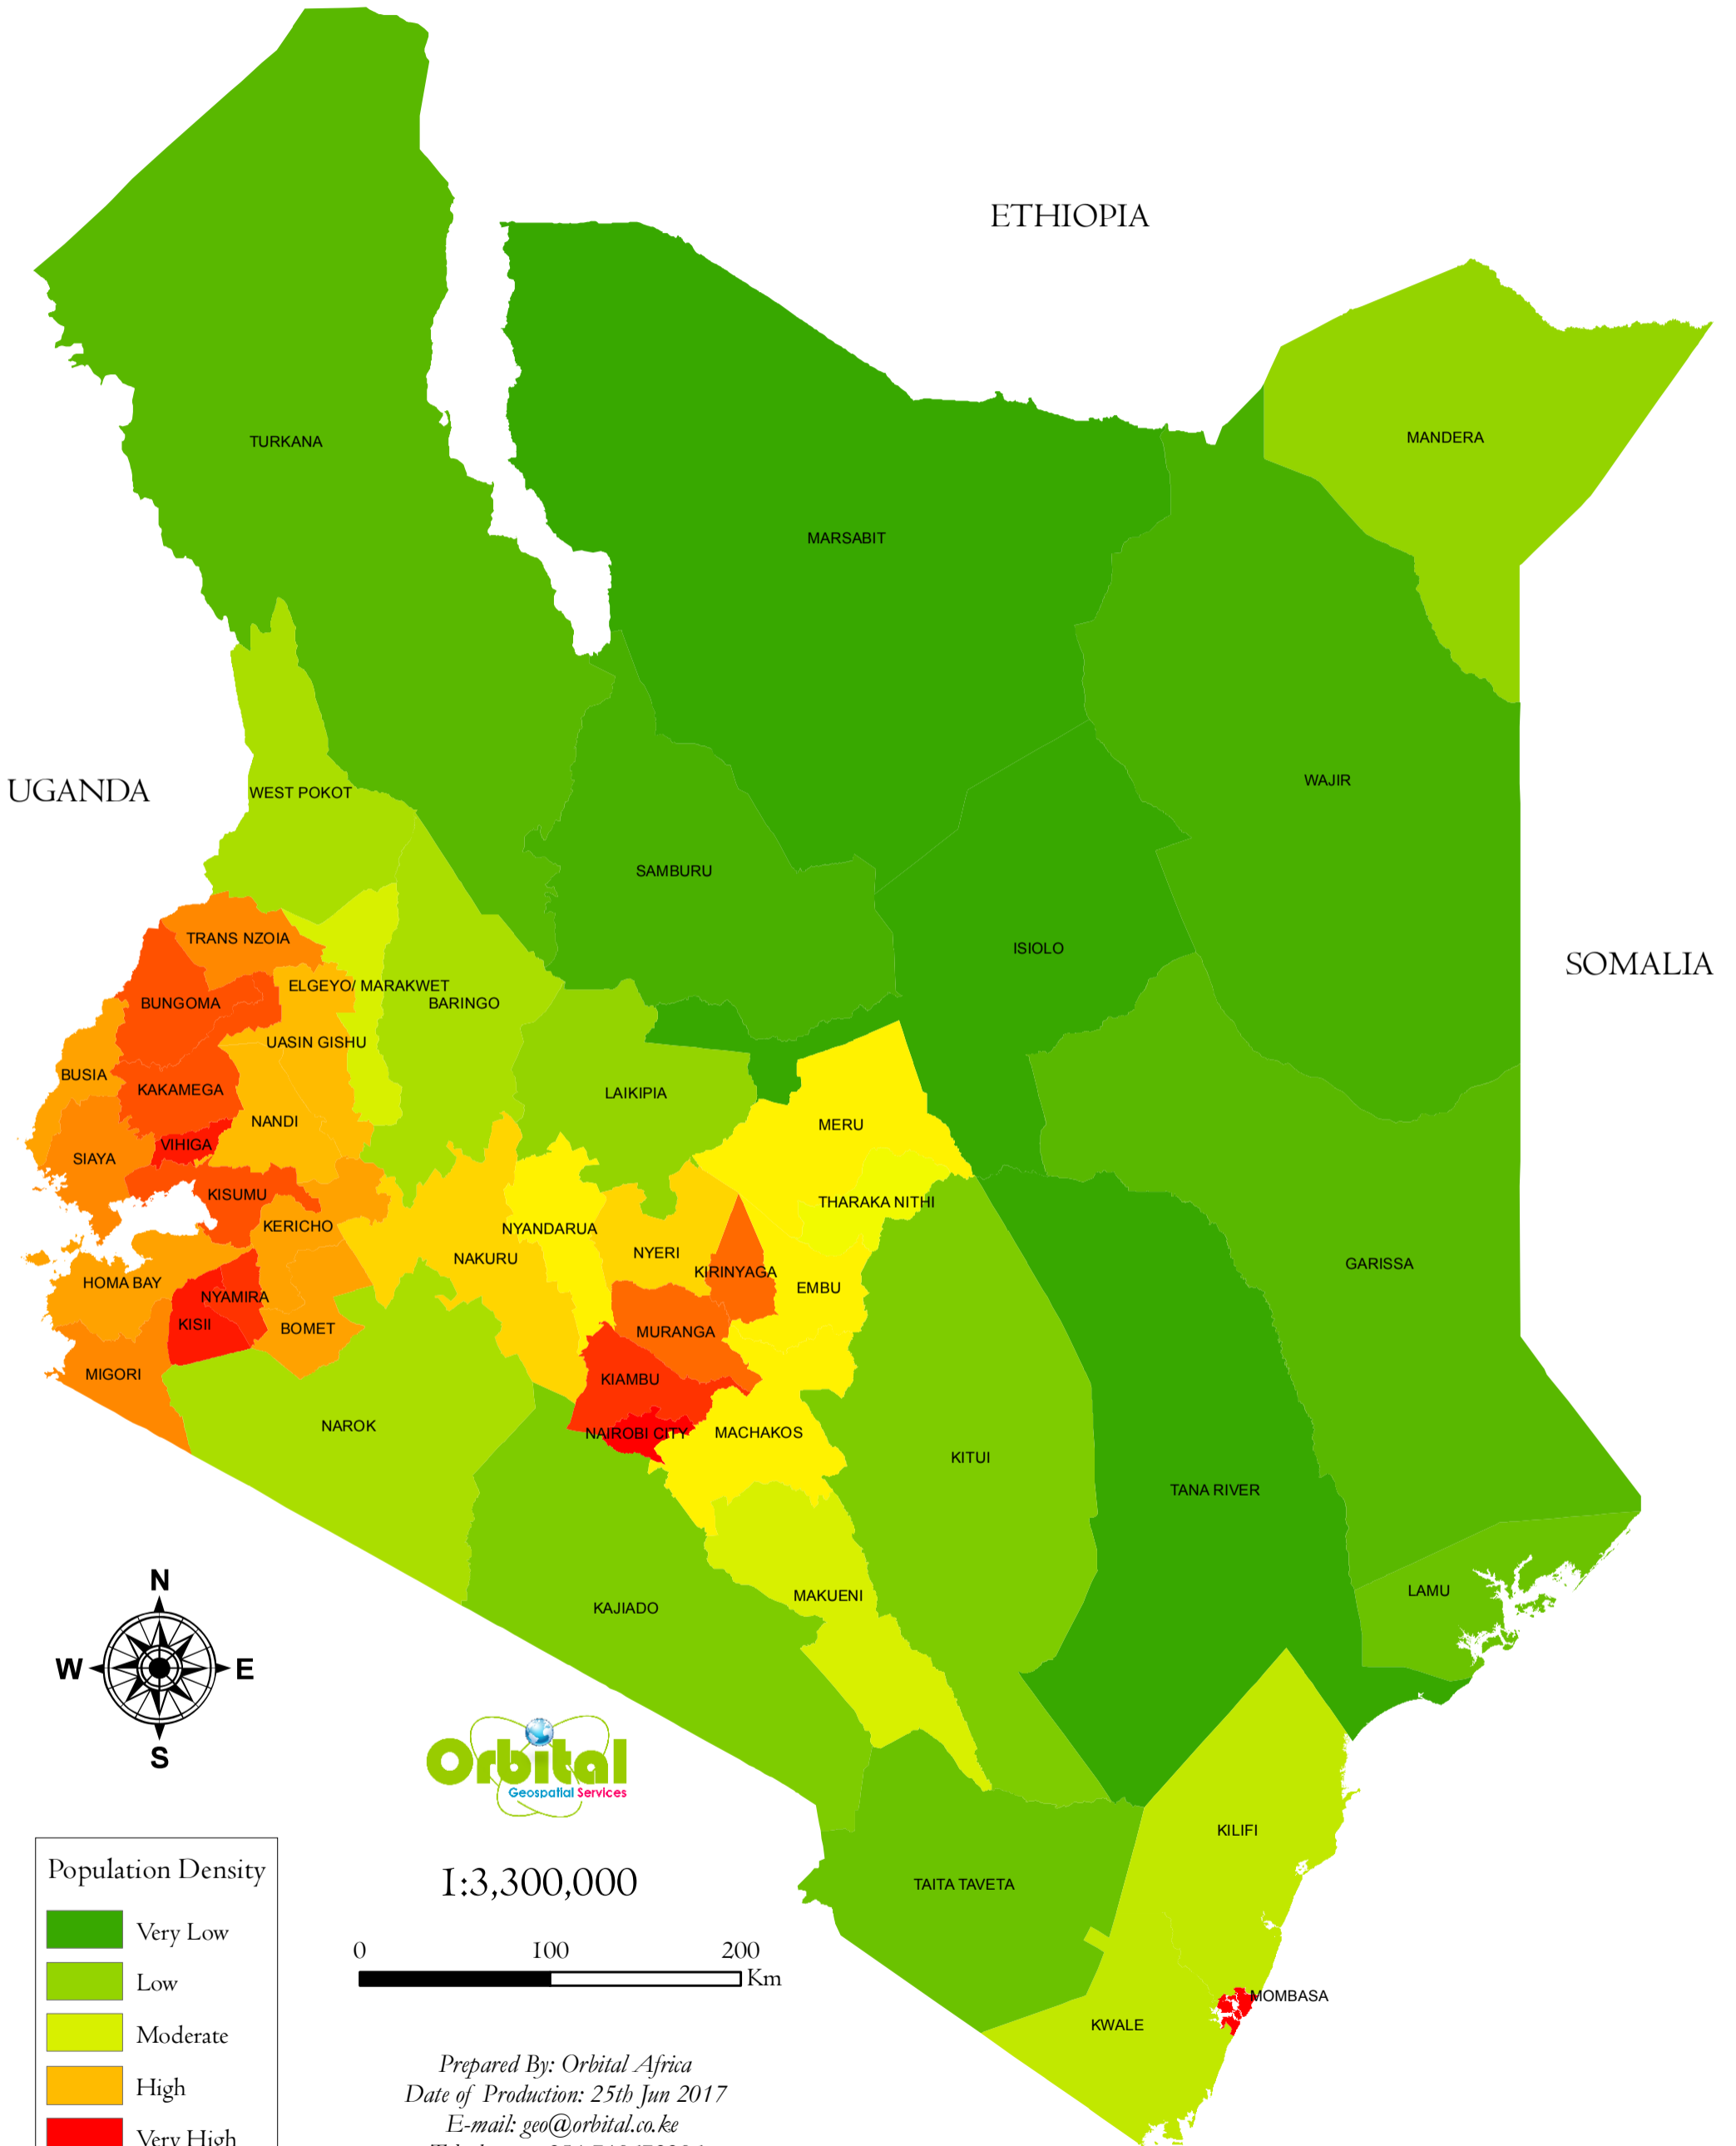

1:3,300,000

POPULATION DISTRIBUTION IN KENYA

1:3,300,000

Population Density	
	Very Low
	Low
	Moderate
	High
	Very High

Prepared By: *Orbital Africa*
Date of Production: *25th Jun 2017*
E-mail: *geo@orbital.co.ke*
Telephone: *+254-719672296*